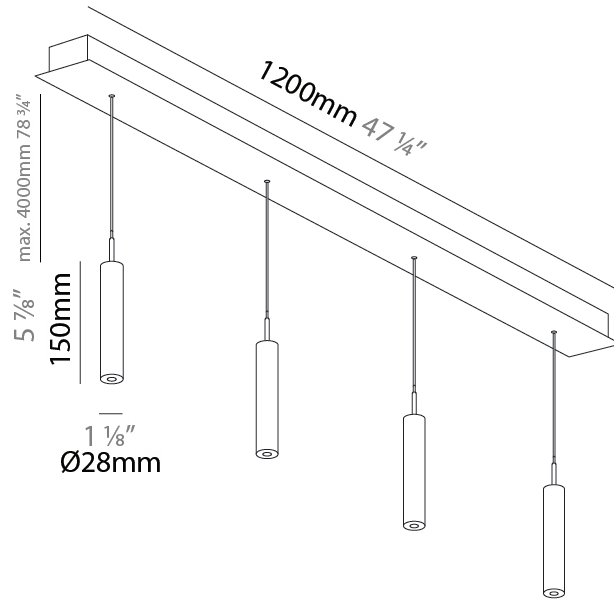

GENERAL

Series: G-Mini Channel
Subseries: G-Mini Channel Hangover
Brand: Prolight
Division: Architectural
Mounting Type: Suspension
Mounting Location: Ceiling
Subcategory: Spots

PHYSICAL

Shape: Cylinder
Diameter (mm): 28
Diameter (in): 1 1/8
Length (mm): 1200
Length (in): 47 1/4
Height (mm): 150
Height (in): 5 7/8
Light Distribution: Direct
Diffuser: Shine Ring - NOR / OPL / YEL / ORA / RED / BLU / GRN
Fixture Finish: SSR / BKV / CWI / CRY / HAB / UFT / ITA / RUA / FTG / MYG / LOD / PUS / FRO / FUP / KIA / POP / BLS / SPG / MEY / GOH / GUM / CHC / COM / ABZ / JAG / OBR / MOS / ROR
Accent Finish: NOF / COP / MIR / SSS
Fixture Material: Extruded Aluminum / Steel
Cable Details: 2,000mm/78 3/4" / 4,000mm/157 1/2" - Cable, Black, Green, Orange, Red, White

ELECTRICAL

Lamp Type: LED (Zhaga Standard)
Input Wattage (W): 26
Total Output Wattage (W): 23.7
Dimming: Tri-Mode (Non-Dimming and Phase Dimming (120Vac only) and 0-10V Dimming)
Driver Included: Yes
Driver Location: Integrated
Driver Type: Constant Current - Universal
Driver Class: Class 2
Input Voltage (V): 120 - 277

LED

Color Temperature (°K): 2700 / 3000 / 3500 / 4000
Max. Delivered Lumen (lm): 1557 / 1421 / 1499 / 1450
Nominal Lumen (lm): 1840 / 1949 / 2057 / 2112
CRI: >90 CRI
Lamp Life (hrs): 50000

OPTICAL

Beam Angle: 32 / 58

RATINGS AND CERTIFICATIONS

Certified By: Certified for North American Standards
IP rating: IP20