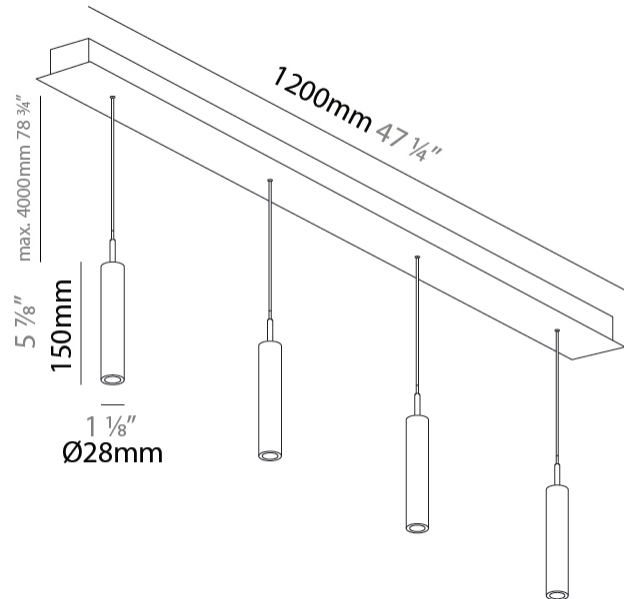

GENERAL

Series: G-Mini Channel
Subseries: G-Mini Channel Hangover
Brand: Prolicht
Division: Architectural
Mounting Type: Suspension
Mounting Location: Ceiling
Subcategory: Spots

PHYSICAL

Shape: Cylinder
Diameter (mm): 28
Diameter (in): 1 1/8
Length (mm): 1200
Length (in): 47 1/4
Height (mm): 150
Height (in): 5 7/8
Light Distribution: Direct
Diffuser: Shine Ring - NOR / OPL / YEL / ORA / RED / BLU / GRN
Fixture Finish: SSR / BKV / CWI / CRY / HAB / UFT / ITA / RUA / FTG / MYG / LOD / PUS / FRO / FUP / KIA / POP / BLS / SPG / MEY / GOH / GUM / CHC / COM / ABZ / JAG / OBR / MOS / ROR
Accent Finish: NOF / COP / MIR / SSS
Fixture Material: Extruded Aluminum / Steel
Cable Details: 2,000mm/78 3/4" / 4,000mm/157 1/2" - Cable, Black, Green, Orange, Red, White

ELECTRICAL

Lamp Type: LED (Zhaga Standard)
Input Wattage (W): 26
Total Output Wattage (W): 23.7
Dimming: Tri-Mode (Non-Dimming and Phase Dimming (120Vac only) and 0-10V Dimming)
Driver Included: Yes
Driver Location: Integrated
Driver Type: Constant Current - Universal
Driver Class: Class 2
Input Voltage (V): 120 - 277

LED

Color Temperature (°K): 2700 / 3000 / 3500 / 4000
Max. Delivered Lumen (lm): 1546 / 1615 / 1705 / 1751
Nominal Lumen (lm): 1840 / 1949 / 2057 / 2112
CRI: >90 CRI
Lamp Life (hrs): 50000

OPTICAL

Beam Angle: 20 / 26 / 56

RATINGS AND CERTIFICATIONS

Certified By: Certified for North American Standards
IP rating: IP20